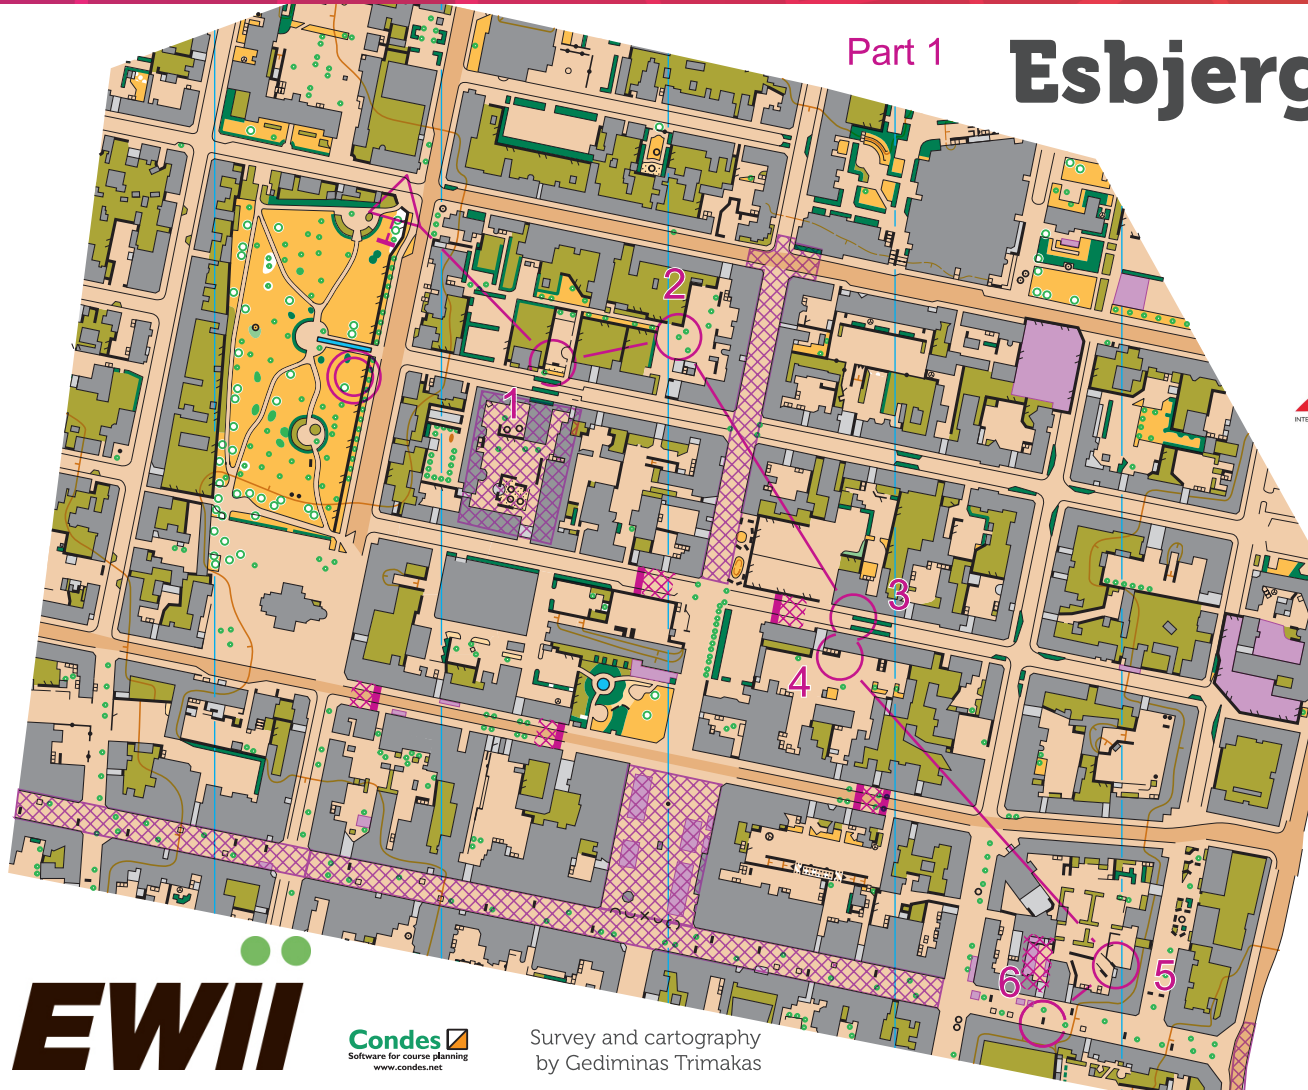

World Orienteering Championships 2022

Part 1 Esbjerg

Sprint orienteering map
Scale 1:4 000
Contour interval 2.5 m

Special symbols:
 ○ Outdoor sports facility or children's playground equipment

2022-03-06 KO-finals Esbjerg				
F - 1	2,3 km	----- 20 m -----> Δ		
▷		↗		↘
1	52	↗		┌
2	47	↑		○
3	48	↑	↗	┌
4	50	↗		└
5	51	▨		└
6	53	↗		└

www.condes.net 10.2.22 DOF

Condes
Software for course planning
www.condes.net

Survey and cartography
by Gediminas Trimakas